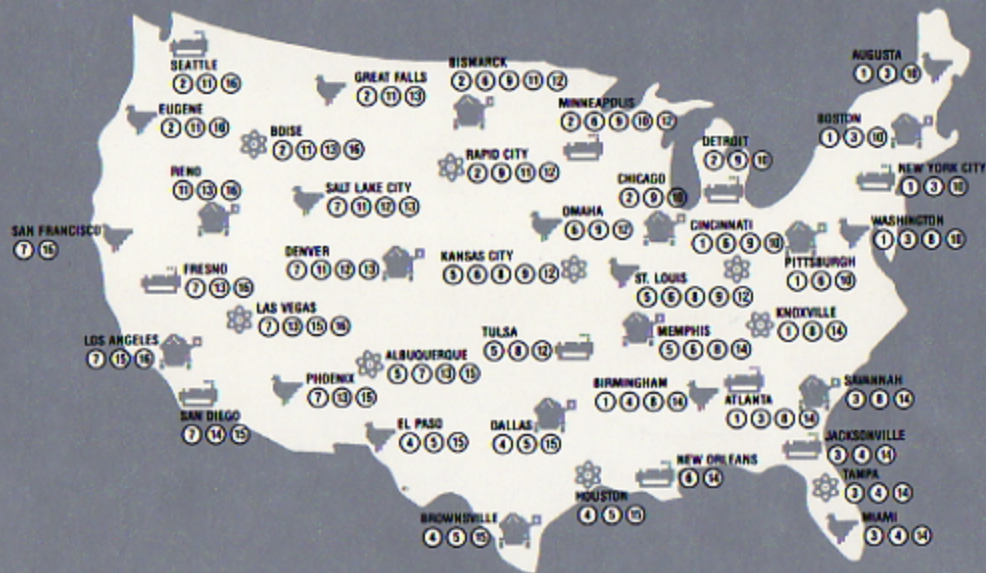

NATIONAL DEFENSE DATA

Attack Zones by Region

- 1 APPALAC
- 2 NOR BORD
- 3 EA COAST
- 4 GU COAST
- 5 SOU CENT
- 6 MISS SYS
- 7 SOU WEST
- 8 MI SOUTH
- 9 NOR CENT
- 10 NOR EAST
- 11 NOR WEST
- 12 PLAINS
- 13 ROCKIES
- 14 SOU EAST
- 15 SOU BORD
- 16 WE COAST

Producing Cities
Status at start
of game

Supplies

(NONE)

2 FOOD

2 FOOD
2 RAW MAT'LS

2 FOOD
2 RAW MAT'LS
2 MACHINERY

Available

5 FOOD

5 RAW MAT'LS

5 MACHINERY

5 LASER FUEL