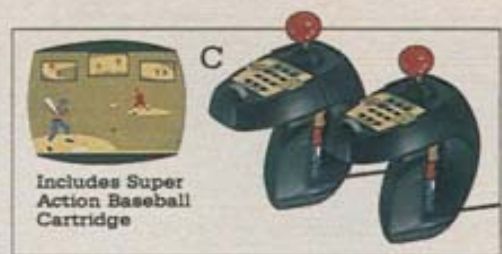

Zaxxon

Donkey Kong Jr.

Mr. Do

†For use with Super Action Controllers (C).

Includes Super Action Baseball Cartridge

FREE Cabbage Patch Doll with game A

Receive a free Cabbage Patch Doll from Coleco when you buy a ColecoVision video game and cartridge

99.99

**A** That's right! Purchase a state-of-the-art ColecoVision game and a ColecoVision game cartridge by Coleco (sold below) and you'll adopt a Cabbage Patch Doll absolutely free! Just follow the details on the mail-in offer when your game and cartridge arrive. Offer good through December 31, 1984. ColecoVision video game includes Donkey Kong cartridge, two 8-directional